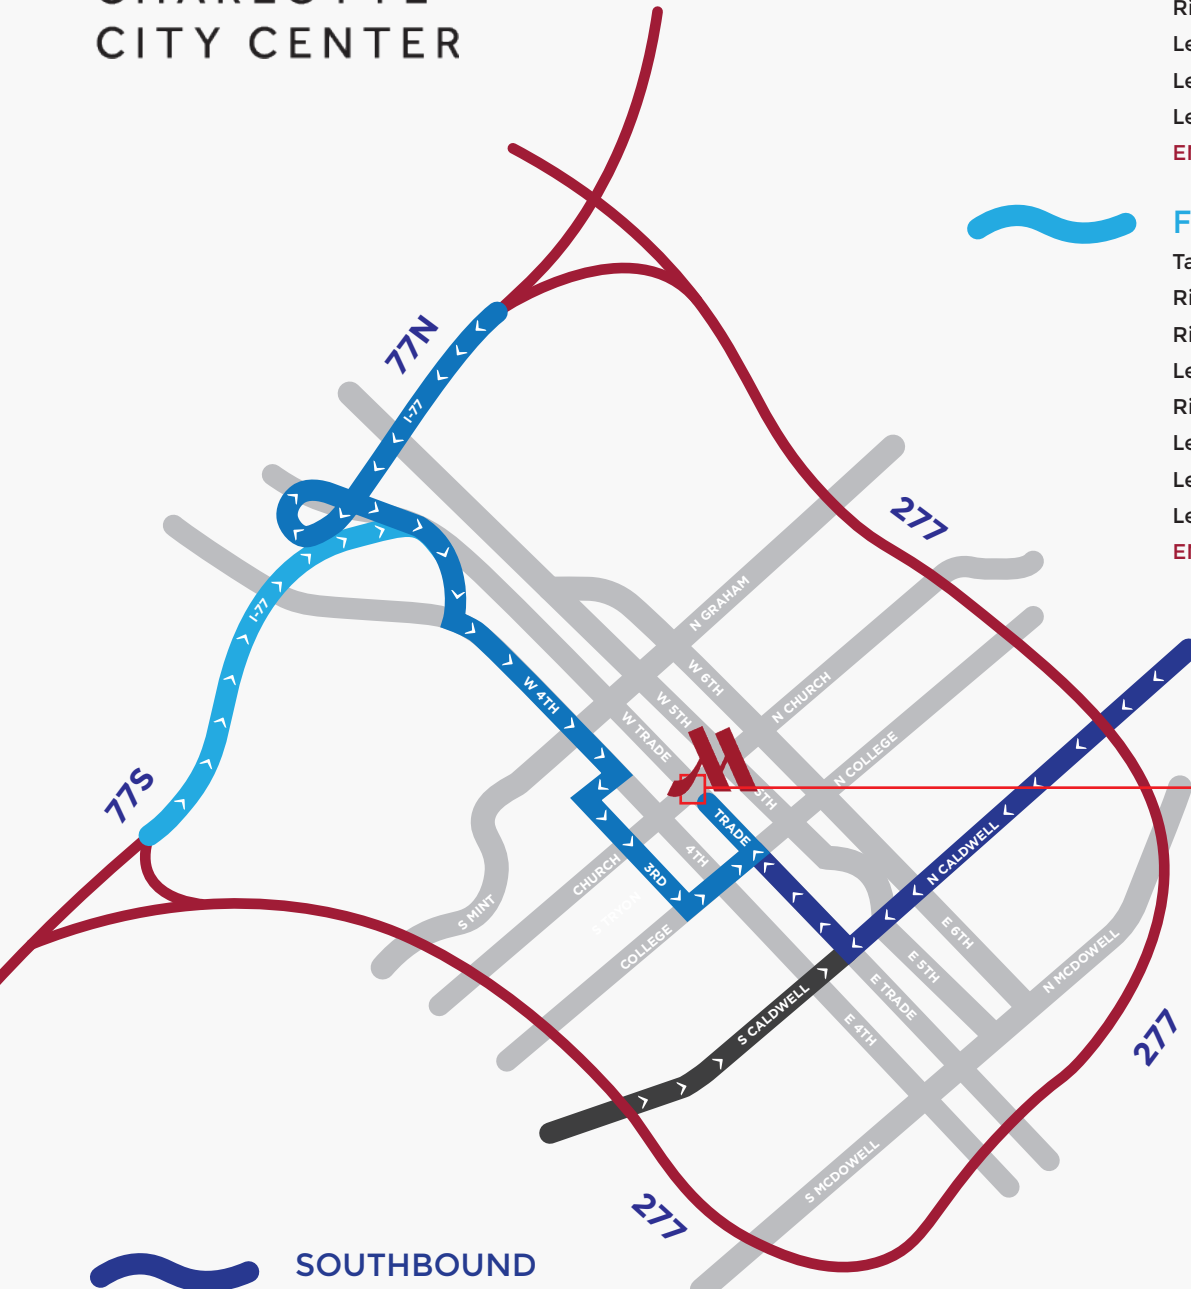

## FROM 77 NORTH

- Take exit 10
- Right on TRADE ST
- Right on JOHNSON & WALES WAY
- Left on W 4TH
- Right on MINT ST
- Left on W 3RD
- Left on COLLEGE ST
- Left on TRADE ST
- ENTER INTO MARRIOTT ON RIGHT**

## FROM 77 SOUTH

- Take exit 10B
- Right on TRADE ST
- Right on JOHNSON & WALES WAY
- Left on W 4TH
- Right on MINT ST
- Left on W 3RD
- Left on COLLEGE ST
- Left on TRADE ST
- ENTER INTO MARRIOTT ON RIGHT**

## SOUTHBOUND ON CALDWELL

- Right on TRADE ST
- Cross over COLLEGE and TRYON
- ENTER INTO MARRIOTT ON RIGHT**

## NORTHBOUND ON CALDWELL

- Left on TRADE ST
- Cross over COLLEGE and TRYON
- ENTER INTO MARRIOTT ON RIGHT**

*\*\* THE DRIVEWAY FOR MARRIOTT WILL HAVE MODIFICATIONS DURING THESE DATES. PLEASE ENTER AND EXIT FROM COLLEGE STREET.*